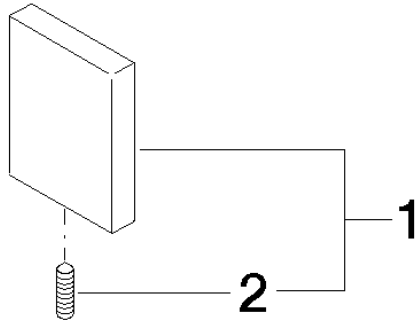

Cover - Brushed Platinum

11 001 980

Cover - Brushed Platinum

11 001 980

Cover - Brushed Platinum

11 001 980

mm [inches]

Cover - Brushed Platinum

11 001 980

Spare parts list

No.	Item Number	Name	Quantity used	Delivery time
2	04 31 11 113 00 90	pin	1	2